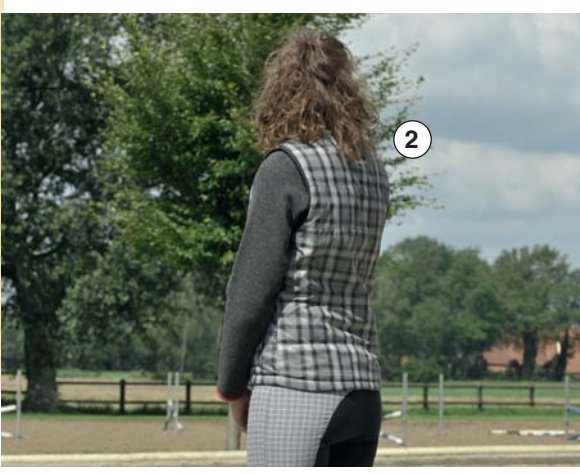

2

2

3

3

① Jodhpur -Georgia-

Art. 2489

* € 69.95

Tailles: 116, 122, 128, 134, 140, 146, 152, 158, 164, 170, 176