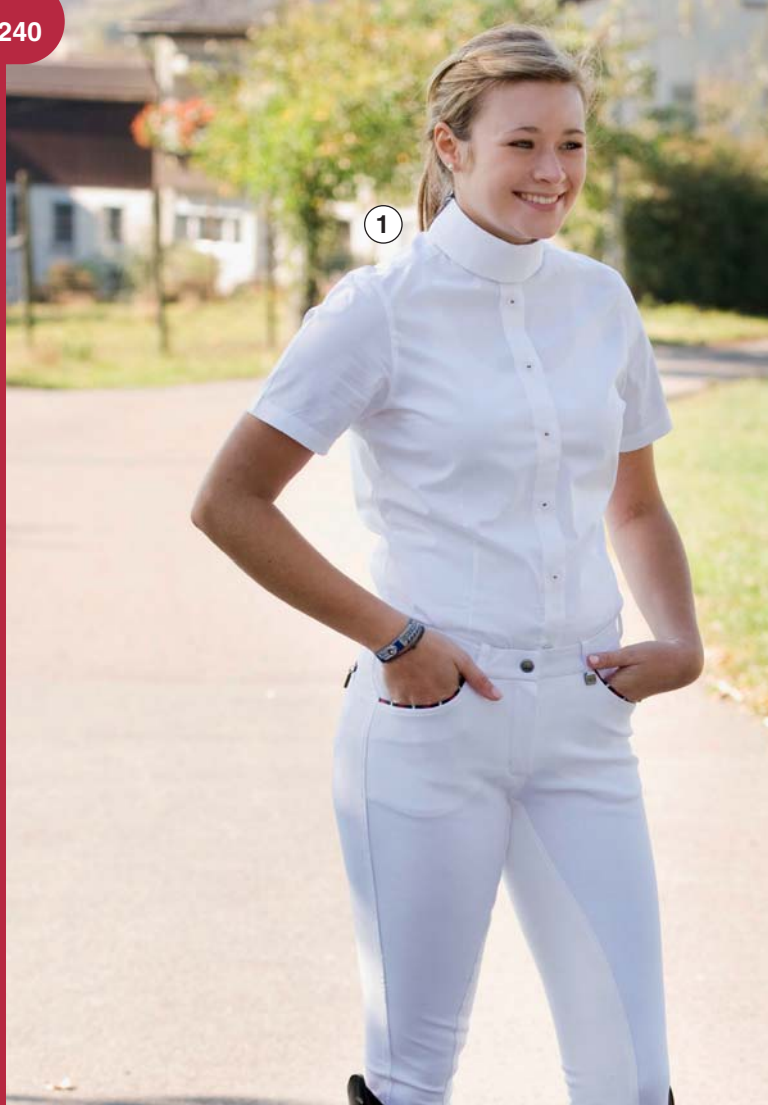

① Chemisier -Classic Stripes-

Art. 1818

* € 36.95

Tailles: 128, 140, 152, 164, 176

* € 39.95

Tailles: XS, S, M, L, XL, XXL

information des produits: respirant, entretien facile, tissu extérieur: 95% coton, 5% lycra, lavable en machine à 30 degrés, approprié pour sèche-linge

Couleurs: blanc (1200)

② Pantalon-Virginia- 3/4 fond de peau

Art. 2977

* € 88.95

Tailles: 140, 146, 152, 158, 164, 170, 176

* € 98.95

Tailles: 34, 36, 38, 40, 42, 44, 46, 48

information des produits: respirant, agréable à la peau, 3/4 fond de peau en similicuir Alos élastique, passants de ceinture, surpiqûres contrastées, fermeture velcro au bas de la jambe, 2 poches appliquées à l'arrière, fond peau: 60% nylon, 40% polyuréthane, tissu extérieur: 95% coton, 5% lycra, lavable en machine à 30 degrés, approprié pour sèche-linge, velcro à fermer avant lavage

Couleurs: bleu jeans/bleu foncé (6169)